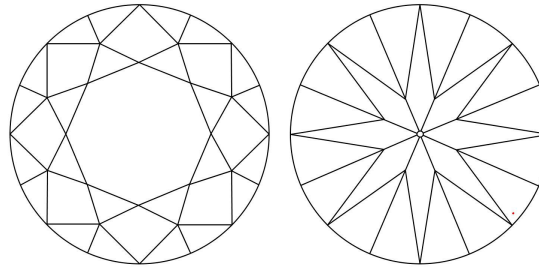

GIA NATURAL DIAMOND GRADING REPORT

June 06, 2024  
 GIA Report Number ..... 3485645261  
 Shape and Cutting Style ..... Round Brilliant  
 Measurements ..... 6.21 - 6.25 x 3.93 mm

GRADING RESULTS

Carat Weight ..... 0.95 carat  
 Color Grade ..... G  
 Clarity Grade ..... VVS1  
 Cut Grade ..... Excellent

ADDITIONAL GRADING INFORMATION

Polish ..... Excellent  
 Symmetry ..... Excellent  
 Fluorescence ..... None  
 Inscription(s): GIA 3485645261

PROPORTIONS

Profile to actual proportions

CLARITY CHARACTERISTICS

KEY TO SYMBOLS\*

- Pinpoint

\* Red symbols denote internal characteristics (inclusions). Green or black symbols denote external characteristics (blemishes). Diagram is an approximate representation of the diamond, and symbols shown indicate type, position, and approximate size of clarity characteristics. All clarity characteristics may not be shown. Details of finish are not shown.