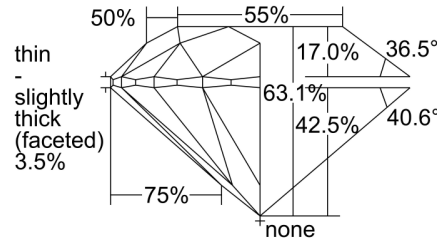

GIA NATURAL DIAMOND GRADING REPORT

June 06, 2024
GIA Report Number 3485645261
Shape and Cutting Style ..... Round Brilliant
Measurements ..... 6.21 - 6.25 x 3.93 mm

GRADING RESULTS

Carat Weight ..... 0.95 carat
Color Grade ..... G
Clarity Grade VVS1
Cut Grade ..... Excellent

ADDITIONAL GRADING INFORMATION

Polish ..... Excellent
Symmetry ..... Excellent
Fluorescence ..... None
Inscription(s): GIA 3485645261

PROPORTIONS

Profile to actual proportions