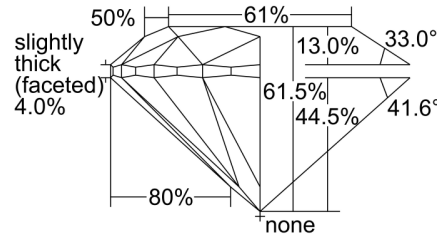

GIA NATURAL DIAMOND GRADING REPORT

March 27, 2024
 GIA Report Number 3485708428
 Shape and Cutting Style Round Brilliant
 Measurements 10.95 - 10.99 x 6.75 mm

GRADING RESULTS

Carat Weight 5.01 carat
 Color Grade J
 Clarity Grade VS1
 Cut Grade Excellent

ADDITIONAL GRADING INFORMATION

Polish Excellent
 Symmetry Excellent
 Fluorescence None
 Comments: Pinpoints are not shown.

PROPORTIONS

Profile to actual proportions

CLARITY CHARACTERISTICS

KEY TO SYMBOLS*

- Crystal
- ~ Feather
- \\ Needle

* Red symbols denote internal characteristics (inclusions). Green or black symbols denote external characteristics (blemishes). Diagram is an approximate representation of the diamond, and symbols shown indicate type, position, and approximate size of clarity characteristics. All clarity characteristics may not be shown. Details of finish are not shown.