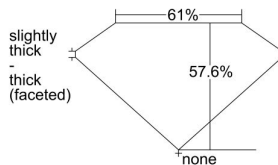

GIA®

FACSIMILE

GIA REPORT 3485740551

Verify this report at GIA.edu

GIA NATURAL DIAMOND DOSSIER®

March 05, 2024
GIA Report Number **3485740551**
Shape and Cutting Style ..... **Heart Brilliant**
Measurements ..... **4.88 x 5.47 x 3.15 mm**

GRADING RESULTS

Carat Weight ..... **0.50 carat**
Color Grade ..... **H**
Clarity Grade **S11**

ADDITIONAL GRADING INFORMATION

Polish ..... **Excellent**
Symmetry ..... **Very Good**
Fluorescence ..... **None**
Clarity Characteristics..... **Feather, Cloud, Crystal**
Inscription(s): **GIA 3485740551**

PROPORTIONS

Profile not to actual proportions

GRADING SCALES

GIA COLOR SCALE		GIA CLARITY SCALE			
COLORLESS	D	VERY VERY SLIGHTLY INCLUDED	FLAWLESS		
	E		INTERNALLY FLAWLESS		
	F		VVS₁		
	NEAR COLORLESS	G	VVS₂		
		H	VERY SLIGHTLY INCLUDED	VS₁	
		I		VS₂	
		FAINT	J	SLIGHTLY INCLUDED	S1₁
			K		S1₂
	L		INCLUDED		I₁
	M			I₂	
VERT LIGHT	N		LIGHT	I₃	
	O				
	P				
	Q				
	R