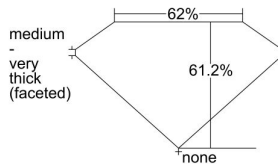

GIA®

FACSIMILE

GIA REPORT 3485789226

Verify this report at GIA.edu

GIA NATURAL DIAMOND DOSSIER®

March 11, 2024
GIA Report Number **3485789226**
Shape and Cutting Style ..... **Heart Brilliant**
Measurements ..... **4.70 x 5.38 x 3.29 mm**

GRADING RESULTS

Carat Weight ..... **0.50 carat**
Color Grade ..... **E**
Clarity Grade **S11**

ADDITIONAL GRADING INFORMATION

Polish ..... **Good**
Symmetry ..... **Very Good**
Fluorescence ..... **None**
Clarity Characteristics..... **Crystal, Cloud, Cavity**
Inscription(s): **GIA 3485789226**

PROPORTIONS

Profile not to actual proportions

GRADING SCALES

GIA COLOR SCALE		GIA CLARITY SCALE			
COLORLESS	D	VERY VERY SLIGHTLY INCLUDED	FLAWLESS		
	E		INTERNALLY FLAWLESS		
	F	VERY SLIGHTLY INCLUDED	VVS₁		
	G		VVS₂		
	H		VS₁		
	NEAR COLORLESS	I	SLIGHTLY INCLUDED	VS₂	
		J		S1₁	
		FAINT	K	INCLUDED	S1₂
			L		I₁
			M		I₂
VERT LIGHT	N	LIGHT	I₃		
	O				
	P				
	Q				
	R