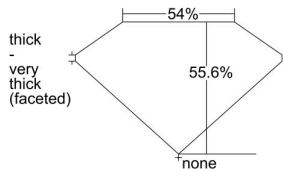

GIA®

FACSIMILE

GIA REPORT 3485789842

Verify this report at GIA.edu

GIA NATURAL DIAMOND DOSSIER®

March 11, 2024
GIA Report Number **3485789842**
Shape and Cutting Style ..... **Heart Brilliant**
Measurements ..... **4.70 x 5.11 x 2.84 mm**

GRADING RESULTS

Carat Weight ..... **0.40 carat**
Color Grade ..... **H**
Clarity Grade **VS2**

ADDITIONAL GRADING INFORMATION

Polish ..... **Very Good**
Symmetry ..... **Very Good**
Fluorescence ..... **None**
Clarity Characteristics..... **Feather, Cloud**
Inspection(s): GIA 3485789842

PROPORTIONS

Profile not to actual proportions

GRADING SCALES

GIA COLOR SCALE		GIA CLARITY SCALE			
COLORLESS	D	VERY VERY SLIGHTLY INCLUDED	FLAWLESS		
	E		INTERNALLY FLAWLESS		
	F	VERY SLIGHTLY INCLUDED	VVS₁		
	G		VVS₂		
	H		VS₁		
	NEAR COLORLESS	I	SLIGHTLY INCLUDED	VS₂	
		J		SI₁	
		FAINT	K	INCLUDED	SI₂
			L		I₁
			M		I₂
VERY LIGHT			N	INCLUDED	I₃
			O		
			P		
	Q				
LIGHT	R				
	S				
	T				
	U				
	V				
	Z