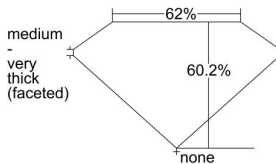

GIA®

FACSIMILE

GIA REPORT 3485810312

Verify this report at GIA.edu

GIA NATURAL DIAMOND DOSSIER®

March 13, 2024
GIA Report Number **3485810312**
Shape and Cutting Style ..... **Heart Brilliant**
Measurements ..... **3.98 x 4.57 x 2.75 mm**

GRADING RESULTS

Carat Weight ..... **0.30 carat**
Color Grade ..... **E**
Clarity Grade **VVS2**

ADDITIONAL GRADING INFORMATION

Polish ..... **Excellent**
Symmetry ..... **Very Good**
Fluorescence ..... **None**
Clarity Characteristics ..... **Pinpoint**
Inscription(s): GIA 3485810312

PROPORTIONS

Profile not to actual proportions

GRADING SCALES

GIA COLOR SCALE		GIA CLARITY SCALE			
COLORLESS	D	VERY VERY SLIGHTLY INCLUDED	FLAWLESS		
	E		INTERNALLY FLAWLESS		
	F	VERY SLIGHTLY INCLUDED	VVS₁		
	G		VVS₂		
	H		VS₁		
	NEAR COLORLESS	I	SLIGHTLY INCLUDED	VS₂	
		J		SI₁	
		FAINT	K	INCLUDED	SI₂
			L		I₁
			M		I₂
VERT LIGHT	N	LIGHT	I₃		
	O				
	P				
	Q				
	R