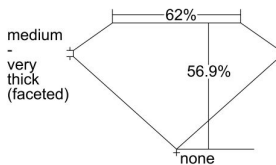

GIA®

FACSIMILE

GIA REPORT 3485855239

Verify this report at GIA.edu

GIA NATURAL DIAMOND DOSSIER®

March 18, 2024
GIA Report Number **3485855239**
Shape and Cutting Style ..... **Heart Brilliant**
Measurements ..... **4.45 x 5.12 x 2.91 mm**

GRADING RESULTS

Carat Weight ..... **0.40 carat**
Color Grade ..... **G**
Clarity Grade **VS1**

ADDITIONAL GRADING INFORMATION

Polish ..... **Excellent**
Symmetry ..... **Very Good**
Fluorescence ..... **None**
Clarity Characteristics ..... **Feather**
Inscription(s): **GIA 3485855239**

PROPORTIONS

Profile not to actual proportions

GRADING SCALES

GIA COLOR SCALE		GIA CLARITY SCALE			
COLORLESS	D	VERY VERY SLIGHTLY INCLUDED	FLAWLESS		
	E		INTERNALLY FLAWLESS		
	F	VERY SLIGHTLY INCLUDED	VVS₁		
	G		VVS₂		
	H		VS₁		
	NEAR COLORLESS	I	SLIGHTLY INCLUDED	VS₂	
		J		SI₁	
		FAINT	K	INCLUDED	SI₂
			L		I₁
			M		I₂
VERT LIGHT	N	LIGHT	I₃		
	O				
	P				
	Q				
	R