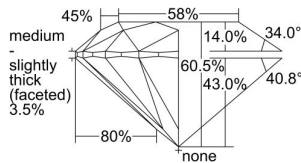

GIA®

FACSIMILE

GIA REPORT 3485874676

Verify this report at GIA.edu

GIA NATURAL DIAMOND DOSSIER®

March 20, 2024
GIA Report Number **3485874676**
Shape and Cutting Style ..... **Round Brilliant**
Measurements ..... **4.34 - 4.37 x 2.64 mm**

GRADING RESULTS

Carat Weight ..... **0.30 carat**
Color Grade ..... **E**
Clarity Grade **VS2**
Cut Grade ..... **Excellent**

ADDITIONAL GRADING INFORMATION

Polish ..... **Excellent**
Symmetry ..... **Excellent**
Fluorescence ..... **Faint**
Clarity Characteristics ..... **Cloud, Crystal**
Inscription(s): **GIA 3485874676**

PROPORTIONS

Profile to actual proportions

GRADING SCALES

GIA COLOR SCALE

COLORLESS	D
	E
	F
	G
	H
	I
	J
NEAR COLORLESS	K
	L
	M
	N
	O
	P
	R
	S
	T
	U
	V
	W
	X
	Y
LIGHT	Z

GIA CLARITY SCALE

	FLAWLESS
	INTERNALLY FLAWLESS
VERY VERY SLIGHTLY INCLUDED	VVS₁
	VVS₂
VERY SLIGHTLY INCLUDED	VS₁
	VS₂
SLIGHTLY INCLUDED	SI₁
	SI₂
	I₁
	I₂
INCLUDED	I₃

GIA CUT SCALE

	EXCELLENT
	VERY GOOD
	GOOD
	FAIR
	POOR