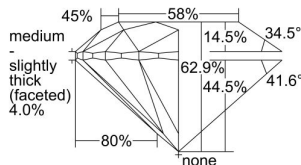

GIA®

FACSIMILE

GIA REPORT 3485875522

Verify this report at GIA.edu

GIA NATURAL DIAMOND DOSSIER®

March 27, 2024
GIA Report Number **3485875522**
Shape and Cutting Style ..... **Round Brilliant**
Measurements ..... **5.10 - 5.13 x 3.22 mm**

GRADING RESULTS

Carat Weight ..... **0.52 carat**
Color Grade ..... **K**
Clarity Grade **VS1**
Cut Grade ..... **Excellent**

ADDITIONAL GRADING INFORMATION

Polish ..... **Excellent**
Symmetry ..... **Excellent**
Fluorescence ..... **Faint**
Clarity Characteristics ..... **Crystal**
Inscription(s): **GIA 3485875522**

PROPORTIONS

Profile to actual proportions

GRADING SCALES

GIA COLOR SCALE

COLORED	D
	E
	F
	G
	H
	I
	J
	K
	L
	M
	N
	O
	P
	Q
	R
	S
	T
	U
	V
	W
	X
	Y
	Z

GIA CLARITY SCALE

FLAWLESS	VERY VERY SLIGHTLY INCLUDED	VS₁	VS₂	VS₁	VS₂	SI₁	SI₂	I₁	I₂	I₃		
											FLAWLESS	INTERNALLY FLAWLESS

GIA CUT SCALE

EXCELLENT
VERY GOOD
GOOD
FAIR
POOR