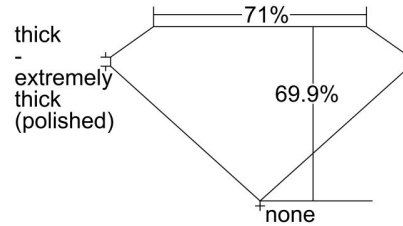

GIA NATURAL DIAMOND GRADING REPORT

March 22, 2024
GIA Report Number 3485893609
Shape and Cutting Style Emerald Cut
Measurements 6.31 x 4.61 x 3.23 mm

GRADING RESULTS

Carat Weight 1.00 carat
Color Grade H
Clarity Grade VS1

ADDITIONAL GRADING INFORMATION

Polish Very Good
Symmetry Good
Fluorescence None

Inscription(s): GIA 3485893609

Comments: Additional clouds, pinpoints and surface graining are not shown.

PROPORTIONS

Profile not to actual proportions

CLARITY CHARACTERISTICS

KEY TO SYMBOLS*

- Cloud
- Crystal
- Needle
- Natural

* Red symbols denote internal characteristics (inclusions). Green or black symbols denote external characteristics (blemishes). Diagram is an approximate representation of the diamond, and symbols shown indicate type, position, and approximate size of clarity characteristics. All clarity characteristics may not be shown. Details of finish are not shown.