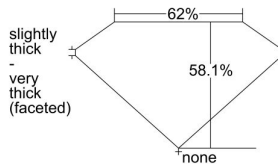

GIA®

FACSIMILE

GIA REPORT 3485900269

Verify this report at GIA.edu

GIA NATURAL DIAMOND DOSSIER®

March 22, 2024
GIA Report Number **3485900269**
Shape and Cutting Style ..... **Heart Brilliant**
Measurements ..... **3.97 x 4.74 x 2.76 mm**

GRADING RESULTS

Carat Weight ..... **0.30 carat**
Color Grade ..... **G**
Clarity Grade **S11**

ADDITIONAL GRADING INFORMATION

Polish ..... **Very Good**
Symmetry ..... **Excellent**
Fluorescence ..... **None**
Clarity Characteristics..... **Feather, Cloud**
Inscription(s): **GIA 3485900269**

PROPORTIONS

Profile not to actual proportions

GRADING SCALES

GIA COLOR SCALE		GIA CLARITY SCALE	
COLORLESS	D	VERY VERY SLIGHTLY SLEIGHTLY INCLUDED	FLAWLESS
	E		INTERNALLY FLAWLESS
	F		VVS₁
	G		VVS₂
	H		VS₁
	I		VS₂
	J		S1₁
	K		S1₂
	L		I₁
	M		I₂
NEAR COLORLESS	N	SLIGHTLY INCLUDED	I₃
	O		
	P		
	Q		
FAINT	R	INCLUDED	
	S		
	T		
	U		
	V		
	W		
	X		
	Y		
VERT LIGHT	Z