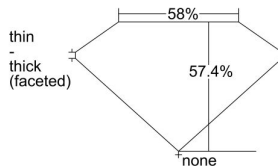

GIA®

FACSIMILE

GIA REPORT 3485902295

Verify this report at GIA.edu

GIA NATURAL DIAMOND DOSSIER®

March 22, 2024
GIA Report Number 3485902295
Shape and Cutting Style ..... Heart Brilliant
Measurements ..... 4.70 x 5.18 x 2.97 mm

GRADING RESULTS

Carat Weight ..... 0.42 carat
Color Grade ..... K
Clarity Grade ..... Internally Flawless

ADDITIONAL GRADING INFORMATION

Polish ..... Excellent
Symmetry ..... Excellent
Fluorescence ..... None
Clarity Characteristics ..... Minor Details of Polish
Inscription(s): GIA 3485902295

PROPORTIONS

Profile not to actual proportions

GRADING SCALES

GIA COLOR SCALE		GIA CLARITY SCALE			
COLORLESS	D	VERY VERY SLIGHTLY INCLUDED	FLAWLESS		
	E		INTERNALLY FLAWLESS		
	F	VERY SLIGHTLY INCLUDED	VVS₁		
	G		VVS₂		
	H		VS₁		
	NEAR COLORLESS	I	SLIGHTLY INCLUDED	VS₂	
		J		SI₁	
		FAINT	K	INCLUDED	SI₂
			L		I₁
			M		I₂
VERT LIGHT	N	LIGHT	I₃		
	O				
	P				
	Q				
	R