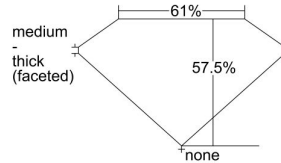

GIA®

FACSIMILE

GIA REPORT 3485944721

Verify this report at GIA.edu

GIA NATURAL DIAMOND DOSSIER®

March 28, 2024
GIA Report Number **3485944721**
Shape and Cutting Style ..... **Heart Brilliant**
Measurements ..... **4.16 x 4.71 x 2.71 mm**

GRADING RESULTS

Carat Weight ..... **0.30 carat**
Color Grade ..... **F**
Clarity Grade **S11**

ADDITIONAL GRADING INFORMATION

Polish ..... **Excellent**
Symmetry ..... **Excellent**
Fluorescence ..... **None**
Clarity Characteristics..... **Cloud, Crystal, Feather**
Inscription(s): **GIA 3485944721**

PROPORTIONS

Profile not to actual proportions

GRADING SCALES

GIA COLOR SCALE		GIA CLARITY SCALE			
COLORLESS	D	VERY VERY SLIGHTLY INCLUDED	FLAWLESS		
	E		INTERNALLY FLAWLESS		
	F	VERY SLIGHTLY INCLUDED	VVS₁		
	G		VVS₂		
	H		VS₁		
	NEAR COLORLESS	I	SLIGHTLY INCLUDED	VS₂	
		J		S1₁	
		FAINT	K	INCLUDED	S1₂
			L		I₁
			M		I₂
VERT LIGHT			N	INCLUDED	I₃
	O				
	P				
	Q				
LIGHT	R				
	S				
	T				
	U				
	V				
	Z