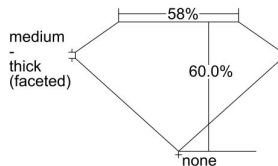

GIA®

FACSIMILE

GIA REPORT 3485956551

Verify this report at GIA.edu

GIA NATURAL DIAMOND DOSSIER®

April 22, 2024
GIA Report Number 3485956551
Shape and Cutting Style ..... Heart Brilliant
Measurements ..... 4.44 x 4.88 x 2.93 mm

GRADING RESULTS

Carat Weight ..... 0.36 carat
Color Grade ..... H
Clarity Grade VS2

ADDITIONAL GRADING INFORMATION

Polish ..... Excellent
Symmetry ..... Very Good
Fluorescence ..... Medium Green
Clarity Characteristics ..... Feather, Cavity
Inscription(s): GIA 3485956551

PROPORTIONS

Profile not to actual proportions

GRADING SCALES

GIA COLOR SCALE		GIA CLARITY SCALE			
COLORLESS	D	VERY VERY SLIGHTLY INCLUDED	FLAWLESS		
	E		INTERNALLY FLAWLESS		
	F	VERY SLIGHTLY INCLUDED	VVS₁		
	G		VVS₂		
	H		VS₁		
	NEAR COLORLESS	I	SLIGHTLY INCLUDED	VS₂	
		J		SI₁	
		FAINT	K	INCLUDED	SI₂
			L		I₁
			M	LIGHT	I₂
N			I₃		
O					
P					
VERT LIGHT	Q				
	R				
	S				
	T				
LIGHT	U				
	V				
	W				
	X				
	Y				
	Z