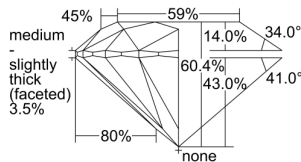

GIA®

FACSIMILE

GIA REPORT 3495045949

Verify this report at GIA.edu

GIA NATURAL DIAMOND DOSSIER®

April 10, 2024
GIA Report Number 3495045949
Shape and Cutting Style ..... Round Brilliant
Measurements ..... 4.44 - 4.47 x 2.69 mm

GRADING RESULTS

Carat Weight ..... 0.32 carat
Color Grade ..... D
Clarity Grade VS1
Cut Grade ..... Excellent

ADDITIONAL GRADING INFORMATION

Polish ..... Excellent
Symmetry ..... Excellent
Fluorescence ..... None
Clarity Characteristics ..... Cloud, Needle, Pinpoint
Inscription(s): GIA 3495045949

PROPORTIONS

Profile to actual proportions

GRADING SCALES

GIA COLOR SCALE	GIA CLARITY SCALE	GIA CUT SCALE	
D	FLAWLESS	EXCELLENT	
E	INTERNALLY FLAWLESS		
F		VVS₁	VERY GOOD
G	VVS₂		
H	VS₁	GOOD	
I	VS₂		
J	SI₁	FAIR	
K	SI₂		
L	I₁	POOR	
M			
N			
O	I₂		
P			
Q	I₃		
R			
S			
T			
U			
V			
W			
X			
Y			
Z