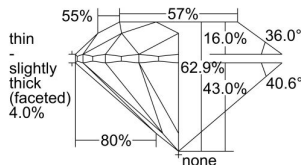

GIA®

FACSIMILE

GIA REPORT 3495074614

Verify this report at GIA.edu

GIA NATURAL DIAMOND DOSSIER®

April 15, 2024
GIA Report Number 3495074614
Shape and Cutting Style ..... Round Brilliant
Measurements ..... 5.59 - 5.63 x 3.53 mm

GRADING RESULTS

Carat Weight ..... 0.70 carat
Color Grade ..... K
Clarity Grade S11
Cut Grade ..... Excellent

ADDITIONAL GRADING INFORMATION

Polish ..... Excellent
Symmetry ..... Excellent
Fluorescence ..... Medium Blue
Clarity Characteristics ..... Crystal, Cloud
Inscription(s): GIA 3495074614

PROPORTIONS

Profile to actual proportions

GRADING SCALES

GIA COLOR SCALE

COLORESS	D
	E
	F
	G
	H
	I
	J
NEAR COLORESS	K
	L
FAIN	M
	N
	O
	P
VERY LIGHT	Q
	R
	S
	T
	U
	V
	W
	X
	Y
LIGHT	Z

GIA CLARITY SCALE

VERY VERY SLIGHTLY INCLUDED	FLAWLESS
	INTERNALLY FLAWLESS
VERY SLIGHTLY INCLUDED	VVS₁
	VVS₂
SLIGHTLY INCLUDED	VS₁
	VS₂
INCLUDED	SI₁
	SI₂
	I₁
	I₂
	I₃

GIA CUT SCALE

EXCELLENT
VERY GOOD
GOOD
FAIR
POOR