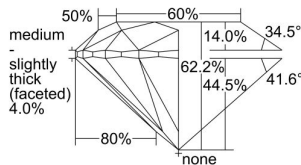

GIA®

FACSIMILE

GIA REPORT

3495085924

Verify this report at GIA.edu

GIA NATURAL DIAMOND DOSSIER®

April 16, 2024
GIA Report Number **3495085924**
Shape and Cutting Style ..... **Round Brilliant**
Measurements ..... **4.30 - 4.34 x 2.68 mm**

GRADING RESULTS

Carat Weight ..... **0.31 carat**
Color Grade ..... **D**
Clarity Grade ..... **Flawless**
Cut Grade ..... **Excellent**

ADDITIONAL GRADING INFORMATION

Polish ..... **Excellent**
Symmetry ..... **Excellent**
Fluorescence ..... **Faint**
Clarity Characteristics ..... **None**
Inscription(s): **GIA 3495085924**

PROPORTIONS

Profile to actual proportions

GRADING SCALES

GIA COLOR SCALE

COLORESS	D
	E
	F
	G
	H
	I
	J
NEAR COLORESS	K
	L
FAIN	M
	N
	O
	P
	R
	S
	T
	U
	V
	W
	X
	Y
LIGHT	Z

GIA CLARITY SCALE

VERY VERY SLIGHTLY INCLUDED	FLAWLESS
	INTERNALLY FLAWLESS
VERY SLIGHTLY INCLUDED	VVS₁
	VVS₂
SLIGHTLY INCLUDED	VS₁
	VS₂
INCLUDED	SI₁
	SI₂
	I₁
	I₂
	I₃

GIA CUT SCALE

EXCELLENT
VERY GOOD
GOOD
FAIR
POOR