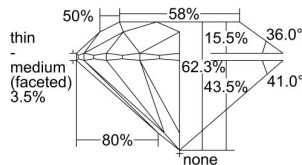

GIA®

FACSIMILE

GIA REPORT

3495112616

Verify this report at GIA.edu

GIA NATURAL DIAMOND DOSSIER®

April 17, 2024
GIA Report Number 3495112616
Shape and Cutting Style ..... Round Brilliant
Measurements ..... 5.66 - 5.69 x 3.54 mm

GRADING RESULTS

Carat Weight ..... 0.70 carat
Color Grade ..... F
Clarity Grade VS1
Cut Grade ..... Excellent

ADDITIONAL GRADING INFORMATION

Polish ..... Excellent
Symmetry ..... Excellent
Fluorescence ..... None
Clarity Characteristics ..... Knot, Pinpoint, Cloud
Inscription(s): GIA 3495112616

PROPORTIONS

Profile to actual proportions

GRADING SCALES

GIA COLOR SCALE	GIA CLARITY SCALE	GIA CUT SCALE	
D	FLAWLESS	EXCELLENT	
E	INTERNALLY FLAWLESS		
F		VVS₁	VERY GOOD
G	VVS₂		
H	VS₁	GOOD	
I	VS₂		
J	SI₁	FAIR	
K	SI₂		
L	I₁	POOR	
M	I₂		
N	I₃		
O			
P			
Q			
R			
S			
T			
U			
V			
W			
X			
Y			
Z