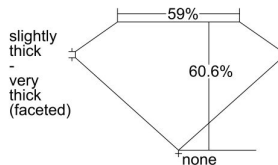

GIA®

FACSIMILE

GIA REPORT 3495139077

Verify this report at GIA.edu

GIA NATURAL DIAMOND DOSSIER®

April 22, 2024
GIA Report Number 3495139077
Shape and Cutting Style ..... Heart Brilliant
Measurements ..... 5.31 x 6.38 x 3.87 mm

GRADING RESULTS

Carat Weight ..... 0.81 carat
Color Grade ..... G
Clarity Grade VS2

ADDITIONAL GRADING INFORMATION

Polish ..... Excellent
Symmetry ..... Excellent
Fluorescence ..... Medium Blue
Clarity Characteristics ..... Feather, Crystal, Cloud
Inscription(s): GIA 3495139077

PROPORTIONS

Profile not to actual proportions

GRADING SCALES

GIA COLOR SCALE		GIA CLARITY SCALE			
COLORLESS	D	VERY VERY SLIGHTLY INCLUDED	FLAWLESS		
	E		INTERNALLY FLAWLESS		
	F	VERY SLIGHTLY INCLUDED	VS₁		
	G		VS₂		
	H		VS₁		
	NEAR COLORLESS	I	SLIGHTLY INCLUDED	VS₂	
		J		SI₁	
		FAINT	K	INCLUDED	SI₂
			L		I₁
			M		I₂
VERT LIGHT	N	LIGHT	I₃		
	O				
	P				
	Q				
	R