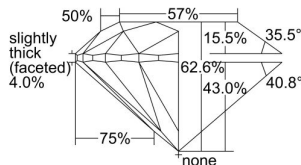

GIA®

FACSIMILE

GIA REPORT 3495169310

Verify this report at GIA.edu

GIA NATURAL DIAMOND DOSSIER®

April 24, 2024
GIA Report Number 3495169310
Shape and Cutting Style ..... Round Brilliant
Measurements ..... 4.41 - 4.42 x 2.76 mm

GRADING RESULTS

Carat Weight ..... 0.33 carat
Color Grade I
Clarity Grade VS1
Cut Grade ..... Excellent

ADDITIONAL GRADING INFORMATION

Polish ..... Excellent
Symmetry ..... Excellent
Fluorescence ..... None
Clarity Characteristics ..... Cloud, Pinpoint
Inscription(s): GIA 3495169310

PROPORTIONS

Profile to actual proportions

GRADING SCALES

GIA COLOR SCALE	GIA CLARITY SCALE	GIA CUT SCALE	
COLOURLESS D	FLAWLESS	EXCELLENT	
E	INTERNALLY FLAWLESS		
F		VERY VERY SLIGHTLY INCLUDED	VERY GOOD
G	VVS₁		
H	VVS₂		
I	VS₁		GOOD
J		VS₂	
K	SLIGHTLY INCLUDED	FAIR	
L			SI₁
M	SI₂	POOR	
N	INCLUDED		
O			I₁
P		I₂	
Q	I₃		
R			
S			
T			
U			
V			
W			
X			
Y			
Z