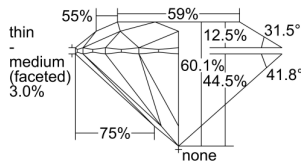

GIA®

FACSIMILE

GIA REPORT 3495173649

Verify this report at GIA.edu

GIA NATURAL DIAMOND DOSSIER®

April 24, 2024
GIA Report Number 3495173649
Shape and Cutting Style ..... Round Brilliant
Measurements ..... 4.42 - 4.43 x 2.66 mm

GRADING RESULTS

Carat Weight ..... 0.31 carat
Color Grade ..... E
Clarity Grade VS1
Cut Grade ..... Excellent

ADDITIONAL GRADING INFORMATION

Polish ..... Excellent
Symmetry ..... Excellent
Fluorescence ..... None
Clarity Characteristics ..... Cloud
Inscription(s): GIA 3495173649

PROPORTIONS

Profile to actual proportions