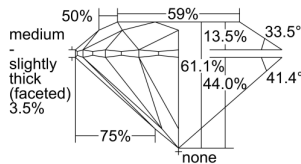

GIA®

FACSIMILE

GIA REPORT 3495223745

Verify this report at gia.edu

GIA NATURAL DIAMOND DOSSIER®

April 29, 2024
GIA Report Number 3495223745
Shape and Cutting Style ..... Round Brilliant
Measurements ..... 4.31 - 4.34 x 2.64 mm

GRADING RESULTS

Carat Weight ..... 0.30 carat
Color Grade ..... F
Clarity Grade S11
Cut Grade ..... Excellent

ADDITIONAL GRADING INFORMATION

Polish ..... Excellent
Symmetry ..... Excellent
Fluorescence ..... None
Clarity Characteristics ..... Crystal, Cloud
Inscription(s): GIA 3495223745

PROPORTIONS

Profile to actual proportions

GRADING SCALES

GIA COLOR SCALE	GIA CLARITY SCALE	GIA CUT SCALE	
D	FLAWLESS	EXCELLENT	
E	INTERNALLY FLAWLESS		
F		VVS₁	VERY GOOD
G	VVS₂		
H	VS₁	GOOD	
I	VS₂		
J	S1₁	FAIR	
K	S1₂		
L	I₁	POOR	
M	I₂		
N	I₃		
O			
P			
Q			
R			
S			
T			
U			
V			
W			
X			
Y			
Z