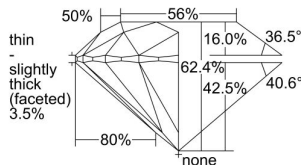

GIA®

FACSIMILE

GIA REPORT 3495230372

Verify this report at GIA.edu

GIA NATURAL DIAMOND DOSSIER®

May 30, 2024
GIA Report Number 3495230372
Shape and Cutting Style ..... Round Brilliant
Measurements ..... 5.65 - 5.69 x 3.54 mm

GRADING RESULTS

Carat Weight ..... 0.70 carat
Color Grade ..... K
Clarity Grade VS1
Cut Grade ..... Excellent

ADDITIONAL GRADING INFORMATION

Polish ..... Excellent
Symmetry ..... Excellent
Fluorescence ..... None
Clarity Characteristics..... Crystal, Cloud, Pinpoint
Inscription(s): GIA 3495230372

PROPORTIONS

Profile to actual proportions