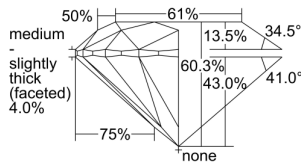

GIA®

FACSIMILE

GIA REPORT 3495236037

Verify this report at GIA.edu

GIA NATURAL DIAMOND DOSSIER®

April 30, 2024
GIA Report Number 3495236037
Shape and Cutting Style ..... Round Brilliant
Measurements ..... 4.32 - 4.34 x 2.61 mm

GRADING RESULTS

Carat Weight ..... 0.30 carat
Color Grade ..... F
Clarity Grade VS2
Cut Grade ..... Excellent

ADDITIONAL GRADING INFORMATION

Polish ..... Excellent
Symmetry ..... Excellent
Fluorescence ..... None
Clarity Characteristics ..... Cloud, Crystal
Inscription(s): GIA 3495236037

PROPORTIONS

Profile to actual proportions

GRADING SCALES

GIA COLOR SCALE	GIA CLARITY SCALE	GIA CUT SCALE
D	FLAWLESS	EXCELLENT
E	FLAWLESS	
F	INTERNALLY FLAWLESS	VERY GOOD
G	FLAWLESS	
H	VVS₁	GOOD
I	VVS₂	
J	VS₁	FAIR
K	VS₂	
L	SI₁	POOR
M	SI₂	
N	I₁	
O	I₂	
P	I₃	
Q		
R		
S		
T		
U		
V		
W		
X		
Y		
Z