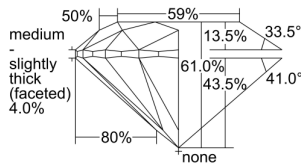

GIA®

FACSIMILE

GIA REPORT 3495240749

Verify this report at GIA.edu

GIA NATURAL DIAMOND DOSSIER®

May 02, 2024
GIA Report Number 3495240749
Shape and Cutting Style ..... Round Brilliant
Measurements ..... 4.74 - 4.76 x 2.90 mm

GRADING RESULTS

Carat Weight ..... 0.40 carat
Color Grade ..... E
Clarity Grade VVS2
Cut Grade ..... Excellent

ADDITIONAL GRADING INFORMATION

Polish ..... Excellent
Symmetry ..... Excellent
Fluorescence ..... Faint
Clarity Characteristics ..... Pinpoint
Inscription(s): GIA 3495240749

PROPORTIONS

Profile to actual proportions

GRADING SCALES

GIA COLOR SCALE	GIA CLARITY SCALE	GIA CUT SCALE	
D	FLAWLESS	EXCELLENT	
E	INTERNALLY FLAWLESS		
F		VVS₁	VERY GOOD
G	VVS₂		
H	VS₁	GOOD	
I	VS₂		
J	SI₁	FAIR	
K	SI₂		
L	I₁	POOR	
M			
N			
O	I₂		
P			
Q	I₃		
R			
S			
T			
U			
V			
W			
X			
Y			
Z