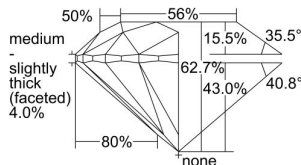

GIA®

FACSIMILE

GIA REPORT 3495241192

Verify this report at GIA.edu

GIA NATURAL DIAMOND DOSSIER®

May 02, 2024
GIA Report Number 3495241192
Shape and Cutting Style ..... Round Brilliant
Measurements ..... 4.67 - 4.70 x 2.94 mm

GRADING RESULTS

Carat Weight ..... 0.40 carat
Color Grade ..... J
Clarity Grade VS1
Cut Grade ..... Excellent

ADDITIONAL GRADING INFORMATION

Polish ..... Excellent
Symmetry ..... Excellent
Fluorescence ..... None
Clarity Characteristics ..... Indented Natural
Inscription(s): GIA 3495241192

PROPORTIONS

Profile to actual proportions

GRADING SCALES

GIA COLOR SCALE	GIA CLARITY SCALE	GIA CUT SCALE
COLOURLESS	FLAWLESS	EXCELLENT
D	INTERNALLY FLAWLESS	
E	VVS₁	VERY GOOD
F		
G	VS₁	GOOD
H		
I	SI₁	FAIR
J		
K	I₁	POOR
L		
M	I₂	
N		
O	I₃	
P		
Q		
R		
S		
T		
U		
V		
W		
X		
Y		
Z