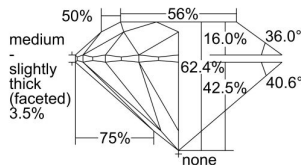

GIA®

FACSIMILE

GIA REPORT 3495269240

Verify this report at GIA.edu

GIA NATURAL DIAMOND DOSSIER®

May 03, 2024
GIA Report Number 3495269240
Shape and Cutting Style ..... Round Brilliant
Measurements ..... 5.49 - 5.52 x 3.43 mm

GRADING RESULTS

Carat Weight ..... 0.64 carat
Color Grade ..... D
Clarity Grade VS1
Cut Grade ..... Excellent

ADDITIONAL GRADING INFORMATION

Polish ..... Excellent
Symmetry ..... Excellent
Fluorescence ..... Medium Blue
Clarity Characteristics ..... Crystal, Pinpoint
Inscription(s): GIA 3495269240

PROPORTIONS

Profile to actual proportions

GRADING SCALES

GIA COLOR SCALE	GIA CLARITY SCALE	GIA CUT SCALE	
COLOURLESS	FLAWLESS	EXCELLENT	
D	INTERNALLY FLAWLESS		
E	VERY VERY SLIGHTLY INCLUDED	VERY GOOD	
F			VVS₁
G			VVS₂
H	VERY SLIGHTLY INCLUDED	GOOD	
I			VS₁
J	SLIGHTLY INCLUDED	FAIR	
K			VS₂
L			SI₁
M	INCLUDED	POOR	
N			SI₂
O	I₁		
P	I₂		
Q	I₃		
R			
S			
T			
U			
V			
W			
X			
Y			
Z