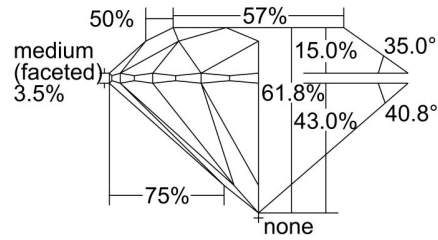

**LABORATORY-GROWN DIAMOND REPORT - DOSSIER**

May 08, 2024  
 GIA Report Number..... 3495271736  
 Identification..... Laboratory-Grown  
 Shape and Cutting Style..... Round Brilliant  
 Measurements..... 10.24 - 10.28 x 6.34 mm

**PROPORTIONS**

Profile to actual proportions

**LABORATORY-GROWN DIAMOND SPECIFICATIONS\***

Carat Weight..... 4.10 carat  
 Color..... D  
 Clarity..... VVS2  
 Cut..... Excellent

**ADDITIONAL INFORMATION**