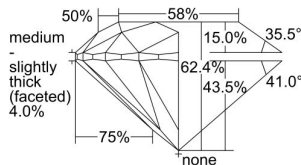

GIA®

FACSIMILE

GIA REPORT 3495284644

Verify this report at GIA.edu

GIA NATURAL DIAMOND DOSSIER®

May 08, 2024
GIA Report Number 3495284644
Shape and Cutting Style ..... Round Brilliant
Measurements ..... 4.66 - 4.70 x 2.92 mm

GRADING RESULTS

Carat Weight ..... 0.40 carat
Color Grade ..... E
Clarity Grade VS2
Cut Grade ..... Excellent

ADDITIONAL GRADING INFORMATION

Polish ..... Excellent
Symmetry ..... Excellent
Fluorescence ..... None
Clarity Characteristics ..... Cloud, Crystal
Inscription(s): GIA 3495284644

PROPORTIONS

Profile to actual proportions

GRADING SCALES

GIA COLOR SCALE	GIA CLARITY SCALE	GIA CUT SCALE
D	FLAWLESS	EXCELLENT
E	FLAWLESS	
F	INTERNALLY FLAWLESS	VERY GOOD
G	FLAWLESS	
H	VVS₁	GOOD
I	VVS₂	
J	VS₁	FAIR
K	VS₂	
L	SI₁	POOR
M	SI₂	
N	I₁	
O	I₂	
P	I₃	
Q		
R		
S		
T		
U		
V		
W		
X		
Y		
Z