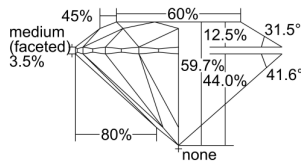

GIA®

FACSIMILE

GIA REPORT 3495287163

Verify this report at GIA.edu

GIA NATURAL DIAMOND DOSSIER®

May 08, 2024
GIA Report Number 3495287163
Shape and Cutting Style ..... Round Brilliant
Measurements ..... 4.51 - 4.54 x 2.70 mm

GRADING RESULTS

Carat Weight ..... 0.33 carat
Color Grade ..... F
Clarity Grade SI2
Cut Grade ..... Excellent

ADDITIONAL GRADING INFORMATION

Polish ..... Excellent
Symmetry ..... Excellent
Fluorescence ..... Medium Yellow
Clarity Characteristics ..... Cloud
Inscription(s): GIA 3495287163

PROPORTIONS

Profile to actual proportions

GRADING SCALES

GIA COLOR SCALE	GIA CLARITY SCALE	GIA CUT SCALE	
D	FLAWLESS	EXCELLENT	
E	INTERNALLY FLAWLESS		
F		VVS₁	VERY GOOD
G	VVS₂		
H	VS₁	GOOD	
I	VS₂		
J	SI₁	FAIR	
K	SI₂		
L	I₁	POOR	
M	I₂		
N	I₃		
O			
P			
Q			
R			
S			
T			
U			
V			
W			
X			
Y			
Z