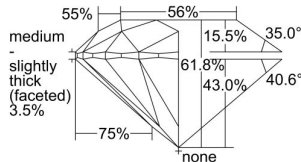

GIA®

FACSIMILE

GIA REPORT 3495305121

Verify this report at GIA.edu

GIA NATURAL DIAMOND DOSSIER®

May 09, 2024
GIA Report Number 3495305121
Shape and Cutting Style ..... Round Brilliant
Measurements ..... 5.68 - 5.70 x 3.52 mm

GRADING RESULTS

Carat Weight ..... 0.70 carat
Color Grade ..... G
Clarity Grade S11
Cut Grade ..... Excellent

ADDITIONAL GRADING INFORMATION

Polish ..... Excellent
Symmetry ..... Excellent
Fluorescence ..... None
Clarity Characteristics ..... Cloud, Crystal
Inscription(s): GIA 3495305121

PROPORTIONS

Profile to actual proportions