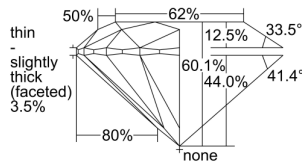

GIA®

FACSIMILE

GIA REPORT

3495306540

Verify this report at GIA.edu

GIA NATURAL DIAMOND DOSSIER®

May 09, 2024
GIA Report Number 3495306540
Shape and Cutting Style ..... Round Brilliant
Measurements ..... 5.15 - 5.16 x 3.10 mm

GRADING RESULTS

Carat Weight ..... 0.50 carat
Color Grade ..... F
Clarity Grade VS1
Cut Grade ..... Excellent

ADDITIONAL GRADING INFORMATION

Polish ..... Excellent
Symmetry ..... Excellent
Fluorescence ..... None
Clarity Characteristics..... Crystal, Cloud, Feather, Pinpoint
Inscription(s): GIA 3495306540

PROPORTIONS

Profile to actual proportions

GRADING SCALES

GIA COLOR SCALE	GIA CLARITY SCALE	GIA CUT SCALE	
D	FLAWLESS	EXCELLENT	
E	INTERNALLY FLAWLESS		
F		VVS₁	VERY GOOD
G	VVS₂		
H	VS₁	GOOD	
I	VS₂		
J	SI₁	FAIR	
K	SI₂		
L	I₁	POOR	
M	I₂		
N	I₃		
O			
P			
Q			
R			
S			
T			
U			
V			
W			
X			
Y			
Z