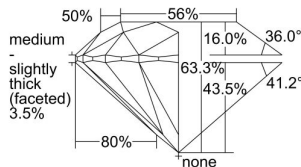

GIA®

FACSIMILE

GIA REPORT 3495319685

Verify this report at GIA.edu

GIA NATURAL DIAMOND DOSSIER®

May 10, 2024
GIA Report Number 3495319685
Shape and Cutting Style ..... Round Brilliant
Measurements ..... 4.88 - 4.91 x 3.10 mm

GRADING RESULTS

Carat Weight ..... 0.46 carat
Color Grade ..... E
Clarity Grade S11
Cut Grade ..... Excellent

ADDITIONAL GRADING INFORMATION

Polish ..... Excellent
Symmetry ..... Excellent
Fluorescence ..... None
Clarity Characteristics ..... Crystal
Inscription(s): GIA 3495319685

PROPORTIONS

Profile to actual proportions

GRADING SCALES

GIA COLOR SCALE	GIA CLARITY SCALE	GIA CUT SCALE	
D	FLAWLESS	EXCELLENT	
E	INTERNALLY FLAWLESS		
F		VVS₁	VERY GOOD
G	VVS₂		
H	VS₁	GOOD	
I	VS₂		
J	S1₁	FAIR	
K	S1₂		
L	I₁	POOR	
M	I₂		
N	I₃		
O			
P			
Q			
R			
S			
T			
U			
V			
W			
X			
Y			
Z