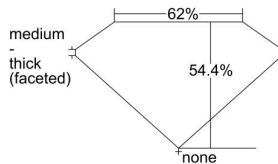

GIA®

FACSIMILE

GIA REPORT 3495320859

Verify this report at GIA.edu

GIA NATURAL DIAMOND DOSSIER®

May 10, 2024
GIA Report Number 3495320859
Shape and Cutting Style ..... Heart Brilliant
Measurements ..... 5.82 x 6.31 x 3.44 mm

GRADING RESULTS

Carat Weight ..... 0.71 carat
Color Grade ..... J
Clarity Grade VS2

ADDITIONAL GRADING INFORMATION

Polish ..... Excellent
Symmetry ..... Excellent
Fluorescence ..... Medium Blue
Clarity Characteristics ..... Twinning Wisp
Inscription(s): GIA 3495320859

PROPORTIONS

Profile not to actual proportions

GRADING SCALES

GIA COLOR SCALE		GIA CLARITY SCALE			
COLORLESS	D	VERY VERY SLIGHTLY INCLUDED	FLAWLESS		
	E		INTERNALLY FLAWLESS		
	F	VERY SLIGHTLY INCLUDED	VS₁		
	G		VS₂		
	H		VS₁		
	NEAR COLORLESS	I	SLIGHTLY INCLUDED	SI₁	
		J		SI₂	
		FAINT	K	INCLUDED	I₁
			L		I₂
			M		I₃
VERT LIGHT	N		LIGHT		
	O				
	P				
	Q				
	R