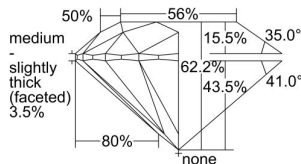

GIA®

FACSIMILE

GIA REPORT 3495331241

Verify this report at GIA.edu

GIA NATURAL DIAMOND DOSSIER®

May 13, 2024
GIA Report Number 3495331241
Shape and Cutting Style ..... Round Brilliant
Measurements ..... 5.92 - 5.97 x 3.70 mm

GRADING RESULTS

Carat Weight ..... 0.80 carat
Color Grade ..... K
Clarity Grade VVS1
Cut Grade ..... Excellent

ADDITIONAL GRADING INFORMATION

Polish ..... Excellent
Symmetry ..... Excellent
Fluorescence ..... Faint
Clarity Characteristics ..... Pinpoint
Inscription(s): GIA 3495331241

PROPORTIONS

Profile to actual proportions

GRADING SCALES

GIA COLOR SCALE		GIA CLARITY SCALE		GIA CUT SCALE		
COLORLESS	D	VERY VERY SLIGHTLY INCLUDED	FLAWLESS	EXCELLENT		
	E		INTERNALLY FLAWLESS			
	F		VVS₁	VERY GOOD		
	G		VVS₂			
	NEAR COLORLESS	H	VERY SLIGHTLY INCLUDED	VS₁	GOOD	
		I		VS₂		
		FAINT	J	SLIGHTLY INCLUDED	SI₁	FAIR
			K		SI₂	
	L		I₁			
	VERY LIGHT		M	INCLUDED	I₂	POOR
N			I₃			
O						
P						
LIGHT	Q					
	R					
	S					
	T					
	U					
	V					
	W					
	X					
	Y					
	Z