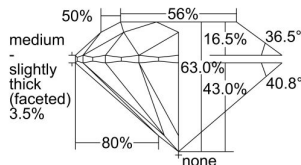

GIA®

FACSIMILE

GIA REPORT 3495336876

Verify this report at GIA.edu

GIA NATURAL DIAMOND DOSSIER®

May 23, 2024
GIA Report Number 3495336876
Shape and Cutting Style ..... Round Brilliant
Measurements ..... 5.62 - 5.66 x 3.55 mm

GRADING RESULTS

Carat Weight ..... 0.70 carat
Color Grade ..... F
Clarity Grade VVS1
Cut Grade ..... Excellent

ADDITIONAL GRADING INFORMATION

Polish ..... Excellent
Symmetry ..... Excellent
Fluorescence ..... Medium Blue
Clarity Characteristics ..... Pinpoint, Feather
Inscription(s): GIA 3495336876

PROPORTIONS

Profile to actual proportions

GRADING SCALES

GIA COLOR SCALE	GIA CLARITY SCALE	GIA CUT SCALE	
D	FLAWLESS	EXCELLENT	
E	INTERNALLY FLAWLESS		
F		VVS₁	VERY GOOD
G	VVS₂		
H	VS₁	GOOD	
I	VS₂		
J	SI₁	FAIR	
K	SI₂		
L	I₁	POOR	
M			
N			
O	I₂		
P			
Q			
R	I₃		
S			
T			
U			
V			
W			
X			
Y			
Z