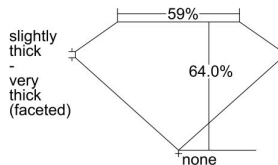

GIA®

FACSIMILE

GIA REPORT 3495342265

Verify this report at GIA.edu

GIA NATURAL DIAMOND DOSSIER®

May 14, 2024
GIA Report Number 3495342265
Shape and Cutting Style ..... Pear Brilliant
Measurements ..... 7.36 x 4.97 x 3.18 mm

GRADING RESULTS

Carat Weight ..... 0.70 carat
Color Grade ..... K
Clarity Grade VS1

ADDITIONAL GRADING INFORMATION

Polish ..... Excellent
Symmetry ..... Very Good
Fluorescence ..... Medium Blue
Clarity Characteristics ..... Crystal
Inscription(s): GIA 3495342265

PROPORTIONS

Profile not to actual proportions

GRADING SCALES

GIA COLOR SCALE		GIA CLARITY SCALE	
COLORLESS	D	VERY VERY SLIGHTLY INCLUDED	FLAWLESS
	E		INTERNALLY FLAWLESS
	F		VVS₁
	G		VVS₂
	H		VS₁
	I		VS₂
	J		SI₁
	K		SI₂
	L		I₁
	M		I₂
NEAR COLORLESS	N	SLIGHTLY INCLUDED	I₃
	O		
	P		
	Q		
FAINT	R	INCLUDED	
	S		
	T		
	U		
	V		
	W		
	X		
	Y		
VERT LIGHT	Z