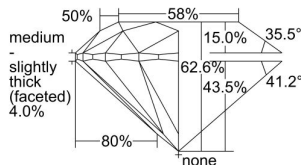

GIA®

FACSIMILE

GIA REPORT

3495354934

Verify this report at GIA.edu

GIA NATURAL DIAMOND DOSSIER®

May 14, 2024
GIA Report Number 3495354934
Shape and Cutting Style ..... Round Brilliant
Measurements ..... 6.18 - 6.22 x 3.88 mm

GRADING RESULTS

Carat Weight ..... 0.92 carat
Color Grade ..... E
Clarity Grade VVS1
Cut Grade ..... Excellent

ADDITIONAL GRADING INFORMATION

Polish ..... Excellent
Symmetry ..... Excellent
Fluorescence ..... None
Clarity Characteristics ..... Pinpoint
Inscription(s): GIA 3495354934

PROPORTIONS

Profile to actual proportions

GRADING SCALES

GIA COLOR SCALE	GIA CLARITY SCALE	GIA CUT SCALE	
D	FLAWLESS	EXCELLENT	
E	INTERNALLY FLAWLESS		
F		VVS₁	VERY GOOD
G	VVS₂		
H	VS₁	GOOD	
I	VS₂		
J	SI₁	FAIR	
K	SI₂		
L	I₁	POOR	
M			
N	I₂		
O			
P	I₃		
Q			
R			
S			
T			
U			
V			
W			
X			
Y			
Z