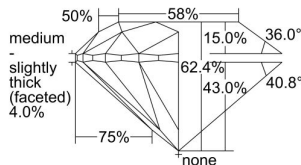

GIA®

FACSIMILE

GIA REPORT 3495371514

Verify this report at GIA.edu

GIA NATURAL DIAMOND DOSSIER®

May 23, 2024
GIA Report Number 3495371514
Shape and Cutting Style ..... Round Brilliant
Measurements ..... 6.10 - 6.14 x 3.82 mm

GRADING RESULTS

Carat Weight ..... 0.90 carat
Color Grade I
Clarity Grade VS2
Cut Grade ..... Excellent

ADDITIONAL GRADING INFORMATION

Polish ..... Excellent
Symmetry ..... Excellent
Fluorescence ..... Faint
Clarity Characteristics ..... Cloud, Crystal
Inscription(s): GIA 3495371514

PROPORTIONS

Profile to actual proportions

GRADING SCALES

GIA COLOR SCALE	GIA CLARITY SCALE	GIA CUT SCALE	
D	FLAWLESS	EXCELLENT	
E	INTERNALLY FLAWLESS		
F		VVS₁	VERY GOOD
G	VVS₂		
H	VS₁	GOOD	
I	VS₂		
J	SI₁	FAIR	
K	SI₂		
L	I₁	POOR	
M	I₂		
N	I₃		
O			
P			
Q			
R			
S			
T			
U			
V			
W			
X			
Y			
Z