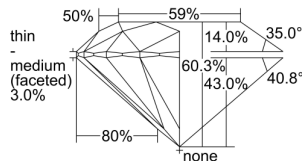

GIA®

FACSIMILE

GIA REPORT

3495373631

Verify this report at GIA.edu

GIA NATURAL DIAMOND DOSSIER®

May 15, 2024
GIA Report Number 3495373631
Shape and Cutting Style ..... Round Brilliant
Measurements ..... 4.44 - 4.47 x 2.69 mm

GRADING RESULTS

Carat Weight ..... 0.32 carat
Color Grade ..... E
Clarity Grade S11
Cut Grade ..... Excellent

ADDITIONAL GRADING INFORMATION

Polish ..... Excellent
Symmetry ..... Excellent
Fluorescence ..... Medium Blue
Clarity Characteristics ..... Crystal, Knot
Inscription(s): GIA 3495373631

PROPORTIONS

Profile to actual proportions

GRADING SCALES

GIA COLOR SCALE

COLORESS	D
	E
	F
	G
	H
	I
	J
NEAR COLORESS	K
	L
FANIT	M
	N
	O
	P
	Q
VERY LIGHT	R
	S
	T
	U
	V
	W
	X
	Y
LIGHT	Z

GIA CLARITY SCALE

VERY VERY SLIGHTLY INCLUDED	FLAWLESS
	INTERNALLY FLAWLESS
VERY SLIGHTLY INCLUDED	VVS₁
	VVS₂
SLIGHTLY INCLUDED	VS₁
	VS₂
INCLUDED	SI₁
	SI₂
	I₁
	I₂
	I₃

GIA CUT SCALE

EXCELLENT
VERY GOOD
GOOD
FAIR
POOR