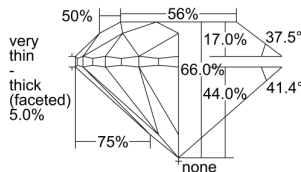

GIA®

FACSIMILE

GIA REPORT

3495382849

Verify this report at GIA.edu

GIA NATURAL DIAMOND DOSSIER®

May 16, 2024
GIA Report Number 3495382849
Shape and Cutting Style ..... Round Brilliant
Measurements ..... 4.54 - 4.58 x 3.01 mm

GRADING RESULTS

Carat Weight ..... 0.40 carat
Color Grade ..... G
Clarity Grade VS1
Cut Grade ..... Good

ADDITIONAL GRADING INFORMATION

Polish ..... Very Good
Symmetry ..... Very Good
Fluorescence ..... Medium Blue
Clarity Characteristics..... Indented Natural, Pinpoint
Inscription(s): GIA 3495382849

PROPORTIONS

Profile to actual proportions

GRADING SCALES

GIA COLOR SCALE	GIA CLARITY SCALE	GIA CUT SCALE
D	FLAWLESS	EXCELLENT
E	INTERNALLY FLAWLESS	
F	VVS₁	VERY GOOD
G		
H	VS₁	GOOD
I		
J	VS₂	FAIR
K		
L	SI₁	POOR
M		
N	I₁	
O		
P	I₂	
Q		
R	I₃	
S		
T		
U		
V		
W		
X		
Y		
Z