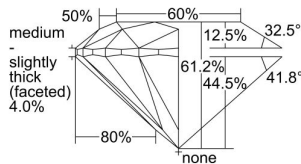

GIA®

FACSIMILE

GIA REPORT 3495385978

Verify this report at GIA.edu

GIA NATURAL DIAMOND DOSSIER®

May 16, 2024
GIA Report Number 3495385978
Shape and Cutting Style ..... Round Brilliant
Measurements ..... 4.67 - 4.71 x 2.87 mm

GRADING RESULTS

Carat Weight ..... 0.38 carat
Color Grade ..... G
Clarity Grade VS1
Cut Grade ..... Excellent

ADDITIONAL GRADING INFORMATION

Polish ..... Excellent
Symmetry ..... Excellent
Fluorescence ..... None
Clarity Characteristics ..... Crystal, Pinpoint
Inscription(s): GIA 3495385978

PROPORTIONS

Profile to actual proportions

GRADING SCALES

GIA COLOR SCALE	GIA CLARITY SCALE	GIA CUT SCALE	
D	FLAWLESS	EXCELLENT	
E	INTERNALLY FLAWLESS		
F		VVS₁	VERY GOOD
G	VVS₂		
H	VS₁	GOOD	
I	VS₂		
J	SI₁	FAIR	
K	SI₂		
L	I₁	POOR	
M	I₂		
N	I₃		
O			
P			
Q			
R			
S			
T			
U			
V			
W			
X			
Y			
Z