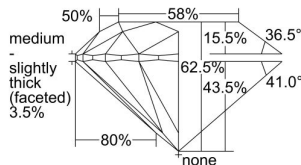

GIA®

FACSIMILE

GIA REPORT 3495407443

Verify this report at GIA.edu

GIA NATURAL DIAMOND DOSSIER®

June 07, 2024
GIA Report Number 3495407443
Shape and Cutting Style ..... Round Brilliant
Measurements ..... 4.05 - 4.08 x 2.54 mm

GRADING RESULTS

Carat Weight ..... 0.26 carat
Color Grade ..... H
Clarity Grade VS1
Cut Grade ..... Excellent

ADDITIONAL GRADING INFORMATION

Polish ..... Excellent
Symmetry ..... Excellent
Fluorescence ..... None
Clarity Characteristics ..... Cloud
Inscription(s): GIA 3495407443

PROPORTIONS

Profile to actual proportions

GRADING SCALES

GIA COLOR SCALE	GIA CLARITY SCALE	GIA CUT SCALE	
D	FLAWLESS	EXCELLENT	
E	INTERNALLY FLAWLESS		
F		VVS₁	VERY GOOD
G	VVS₂		
H	VS₁	GOOD	
I	VS₂		
J	SI₁	FAIR	
K	SI₂		
L	I₁	POOR	
M	I₂		
N	I₃		
O			
P			
Q			
R			
S			
T			
U			
V			
W			
X			
Y			
Z