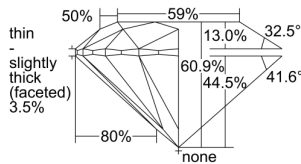

GIA®

FACSIMILE

GIA REPORT

3495408391

Verify this report at GIA.edu

GIA NATURAL DIAMOND DOSSIER®

May 21, 2024
GIA Report Number 3495408391
Shape and Cutting Style ..... Round Brilliant
Measurements ..... 4.50 - 4.53 x 2.75 mm

GRADING RESULTS

Carat Weight ..... 0.34 carat
Color Grade ..... F
Clarity Grade S11
Cut Grade ..... Excellent

ADDITIONAL GRADING INFORMATION

Polish ..... Excellent
Symmetry ..... Excellent
Fluorescence ..... Medium Blue
Clarity Characteristics.. Crystal, Cloud, Feather, Indented Natural
Inscription(s): GIA 3495408391

PROPORTIONS

Profile to actual proportions

GRADING SCALES

GIA COLOR SCALE	GIA CLARITY SCALE	GIA CUT SCALE
D	FLAWLESS	EXCELLENT
E	FLAWLESS	
F	INTERNALLY FLAWLESS	VERY GOOD
G	FLAWLESS	
H	VVS₁	GOOD
I	VVS₂	
J	VS₁	FAIR
K	VS₂	
L	S1₁	POOR
M	S1₂	
N	I₁	
O	I₂	
P	I₃	
Q		
R		
S		
T		
U		
V		
W		
X		
Y		
Z