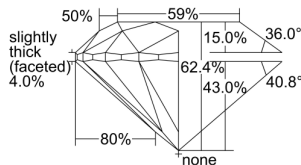

GIA®

FACSIMILE

GIA REPORT 3495415825

Verify this report at GIA.edu

GIA NATURAL DIAMOND DOSSIER®

May 23, 2024
GIA Report Number 3495415825
Shape and Cutting Style ..... Round Brilliant
Measurements ..... 5.66 - 5.71 x 3.55 mm

GRADING RESULTS

Carat Weight ..... 0.72 carat
Color Grade ..... E
Clarity Grade S11
Cut Grade ..... Excellent

ADDITIONAL GRADING INFORMATION

Polish ..... Excellent
Symmetry ..... Excellent
Fluorescence ..... None
Clarity Characteristics ..... Cloud, Crystal
Inscription(s): GIA 3495415825

PROPORTIONS

Profile to actual proportions

GRADING SCALES

GIA COLOR SCALE

COLOURESS	D
	E
	F
	G
	H
	I
	J
NEAR COLOURESS	K
	L
FADING	M
	N
	O
	P
	R
	S
	T
	U
	V
	W
	X
	Y
LIGHT	Z

GIA CLARITY SCALE

FLAWLESS	VERY VERY SLIGHTLY INCLUDED	VVS₁	VVS₂		
				VS₁	VS₂
INTERNALLY FLAWLESS	SLIGHTLY INCLUDED	SI₁	SI₂		
				I₁	I₂
VERY SLIGHTLY INCLUDED	INCLUDED	I₃			

GIA CUT SCALE

EXCELLENT
VERY GOOD
GOOD
FAIR
POOR