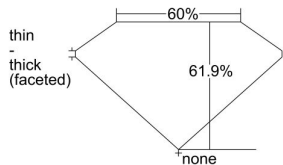

GIA®

FACSIMILE

GIA REPORT 3495423678

Verify this report at GIA.edu

GIA NATURAL DIAMOND DOSSIER®

May 23, 2024
GIA Report Number 3495423678
Shape and Cutting Style ..... Oval Brilliant
Measurements ..... 6.48 x 4.43 x 2.74 mm

GRADING RESULTS

Carat Weight ..... 0.51 carat
Color Grade ..... G
Clarity Grade SI1

ADDITIONAL GRADING INFORMATION

Polish ..... Excellent
Symmetry ..... Excellent
Fluorescence ..... None
Clarity Characteristics ..... Knot, Crystal
Inscription(s): GIA 3495423678

PROPORTIONS

Profile not to actual proportions

GRADING SCALES

GIA COLOR SCALE		GIA CLARITY SCALE			
COLORLESS	D	VERY VERY SLIGHTLY INCLUDED	FLAWLESS		
	E		INTERNALLY FLAWLESS		
	F		VVS₁		
	NEAR COLORLESS	G	VERY SLIGHTLY INCLUDED	VVS₂	
		H		VS₁	
		FANT	I	SLIGHTLY INCLUDED	VS₂
			J		SI₁
	LIGHT	K	INCLUDED	SI₂	
		L		I₁	
		M		I₂	
N		NOT GRADED	I₃		
O					
P					
Q					
R					
S					
T					
U					
V					
W					
X					
Y					
Z