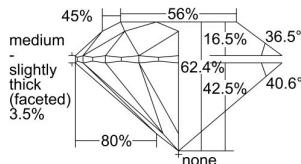

GIA®

FACSIMILE

GIA REPORT 3495423855

Verify this report at GIA.edu

GIA NATURAL DIAMOND DOSSIER®

May 22, 2024
GIA Report Number 3495423855
Shape and Cutting Style ..... Round Brilliant
Measurements ..... 4.45 - 4.46 x 2.78 mm

GRADING RESULTS

Carat Weight ..... 0.34 carat
Color Grade I
Clarity Grade VVS1
Cut Grade ..... Excellent

ADDITIONAL GRADING INFORMATION

Polish ..... Excellent
Symmetry ..... Excellent
Fluorescence ..... None
Clarity Characteristics ..... Pinpoint
Inscription(s): GIA 3495423855

PROPORTIONS

Profile to actual proportions