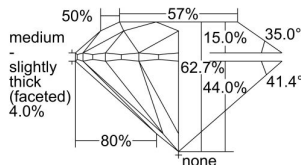

GIA®

FACSIMILE

GIA REPORT 3495437393

Verify this report at GIA.edu

GIA NATURAL DIAMOND DOSSIER®

May 23, 2024
GIA Report Number 3495437393
Shape and Cutting Style ..... Round Brilliant
Measurements ..... 5.10 - 5.12 x 3.21 mm

GRADING RESULTS

Carat Weight ..... 0.51 carat
Color Grade ..... E
Clarity Grade VS1
Cut Grade ..... Excellent

ADDITIONAL GRADING INFORMATION

Polish ..... Excellent
Symmetry ..... Excellent
Fluorescence ..... None
Clarity Characteristics ..... Feather
Inscription(s): GIA 3495437393

PROPORTIONS

Profile to actual proportions