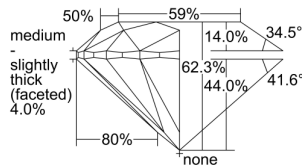

GIA®

FACSIMILE

GIA REPORT

3495441380

Verify this report at GIA.edu

GIA NATURAL DIAMOND DOSSIER®

May 23, 2024
GIA Report Number 3495441380
Shape and Cutting Style ..... Round Brilliant
Measurements ..... 5.08 - 5.12 x 3.18 mm

GRADING RESULTS

Carat Weight ..... 0.51 carat
Color Grade ..... E
Clarity Grade S11
Cut Grade ..... Excellent

ADDITIONAL GRADING INFORMATION

Polish ..... Excellent
Symmetry ..... Excellent
Fluorescence ..... None
Clarity Characteristics ..... Cloud
Inscription(s): GIA 3495441380

PROPORTIONS

Profile to actual proportions