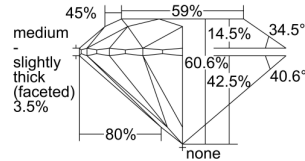

GIA®

FACSIMILE

GIA REPORT 3495468479

Verify this report at GIA.edu

GIA NATURAL DIAMOND DOSSIER®

May 24, 2024
GIA Report Number 3495468479
Shape and Cutting Style ..... Round Brilliant
Measurements ..... 4.57 - 4.59 x 2.78 mm

GRADING RESULTS

Carat Weight ..... 0.36 carat
Color Grade ..... F
Clarity Grade VS1
Cut Grade ..... Excellent

ADDITIONAL GRADING INFORMATION

Polish ..... Excellent
Symmetry ..... Excellent
Fluorescence ..... None
Clarity Characteristics..... Crystal, Feather, Cloud, Pinpoint
Inscription(s): GIA 3495468479

PROPORTIONS

Profile to actual proportions

GRADING SCALES

GIA COLOR SCALE	GIA CLARITY SCALE	GIA CUT SCALE	
D	FLAWLESS	EXCELLENT	
E	INTERNALLY FLAWLESS		
F		VVS₁	VERY GOOD
G	VVS₂		
H	VS₁	GOOD	
I	VS₂		
J	SI₁	FAIR	
K	SI₂		
L	I₁	POOR	
M			
N			
O	I₂		
P			
Q			
R	I₃		
S			
T			
U			
V			
W			
X			
Y			
Z